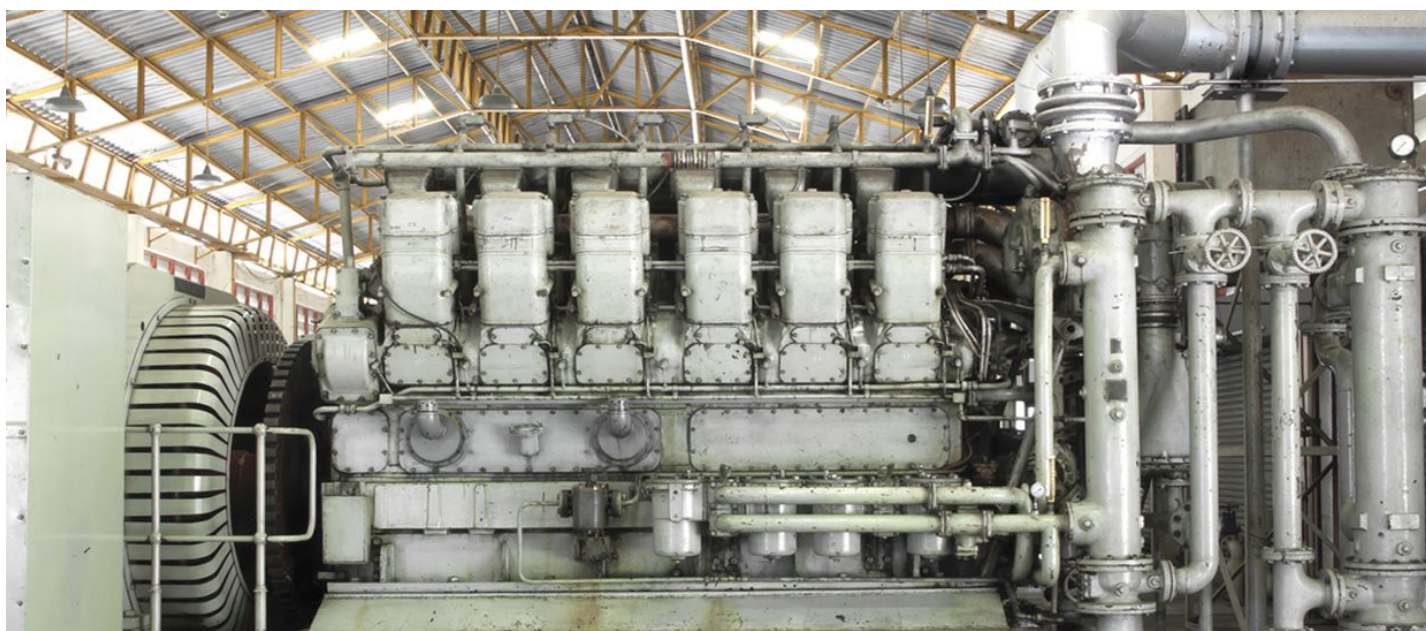

STANDBY DIESEL GENERATOR SETS

These enclosures house diesel generators to ensure [Configure cookies](#) tion.

The solutions proposed by AUTOCHIM include the following equipment:

- ✓ Flammable gas detection
- ✓ Flame detection
- ✓ Temperature detection
- ✓ Audible and visual alarms
- ✓ Extinguishant system control panel or Safety PLC
- ✓ Automatic sprinkler systems by deluge or water spray.